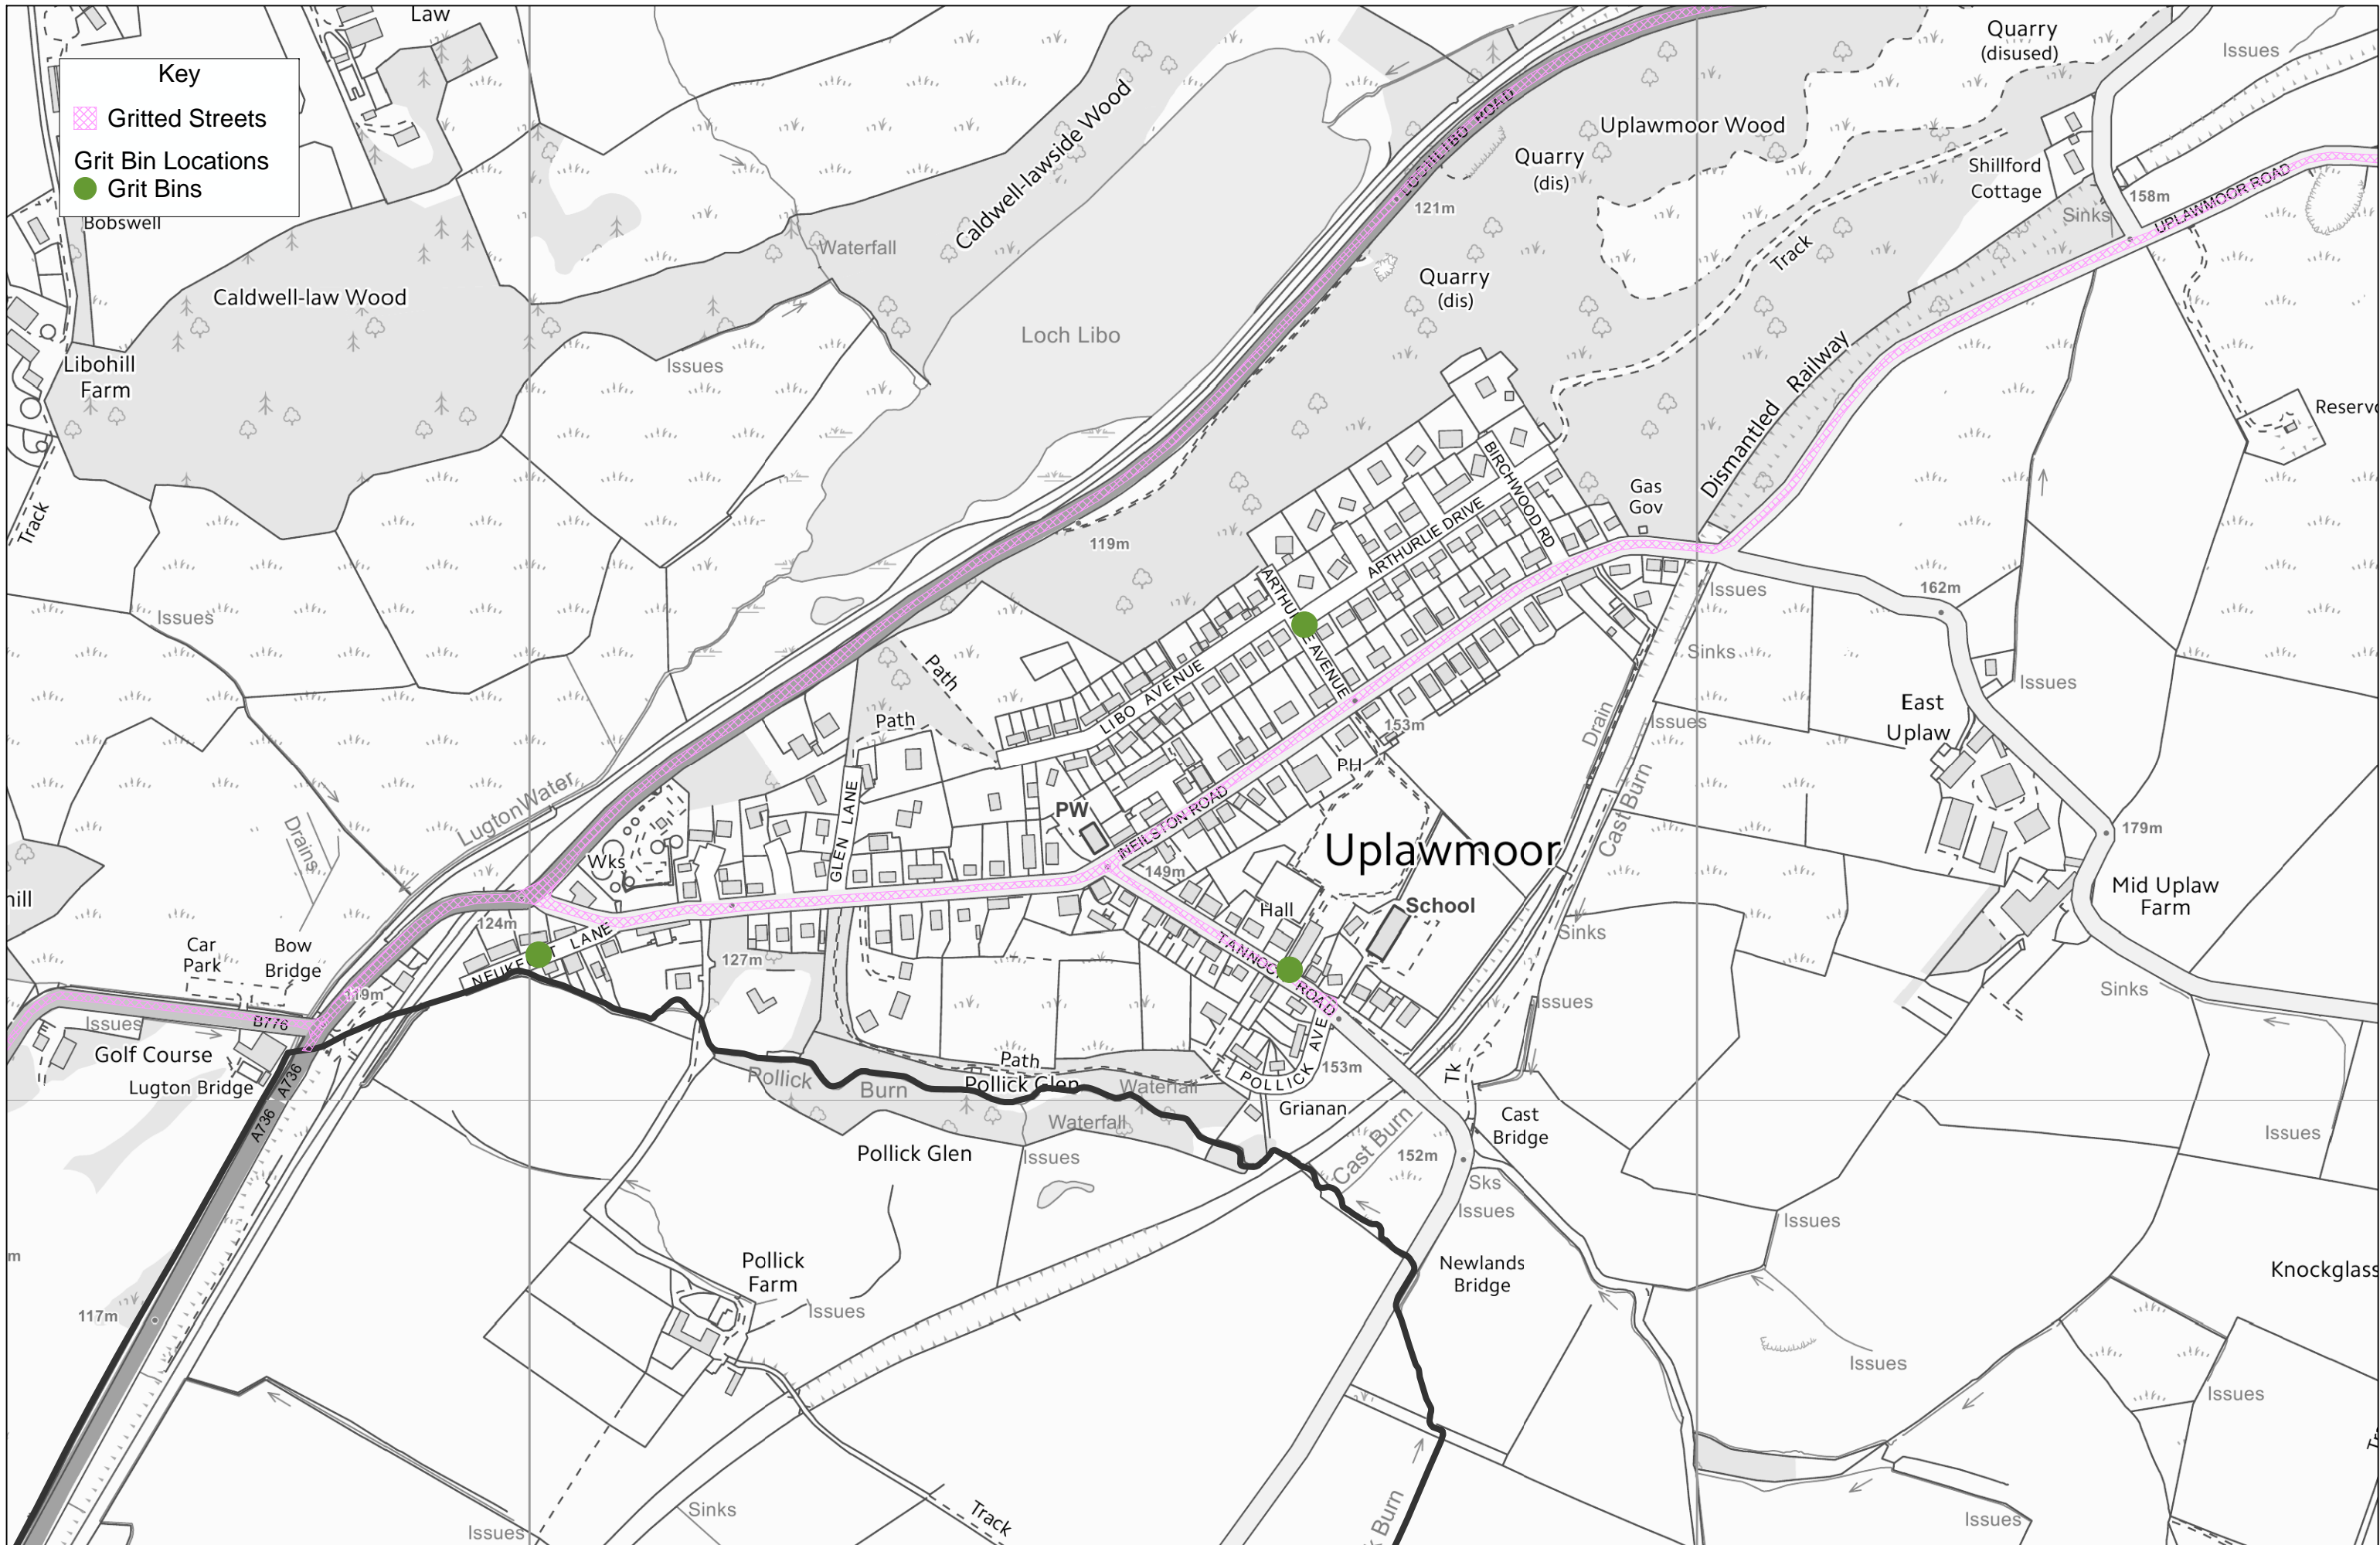

Key

- Gritted Streets
- Grit Bin Locations
- Grit Bins

Uplawmoor
Grit Bin Locations and Gritted Streets

1:5000 @A3
 Map: NS4355

Reproduced by permission of Ordnance Survey on behalf of HMSO. (C) Crown Copyright and database right 2017. All Rights Reserved. Ordnance Survey Licence number 100023382 2017, East Renfrewshire Council.