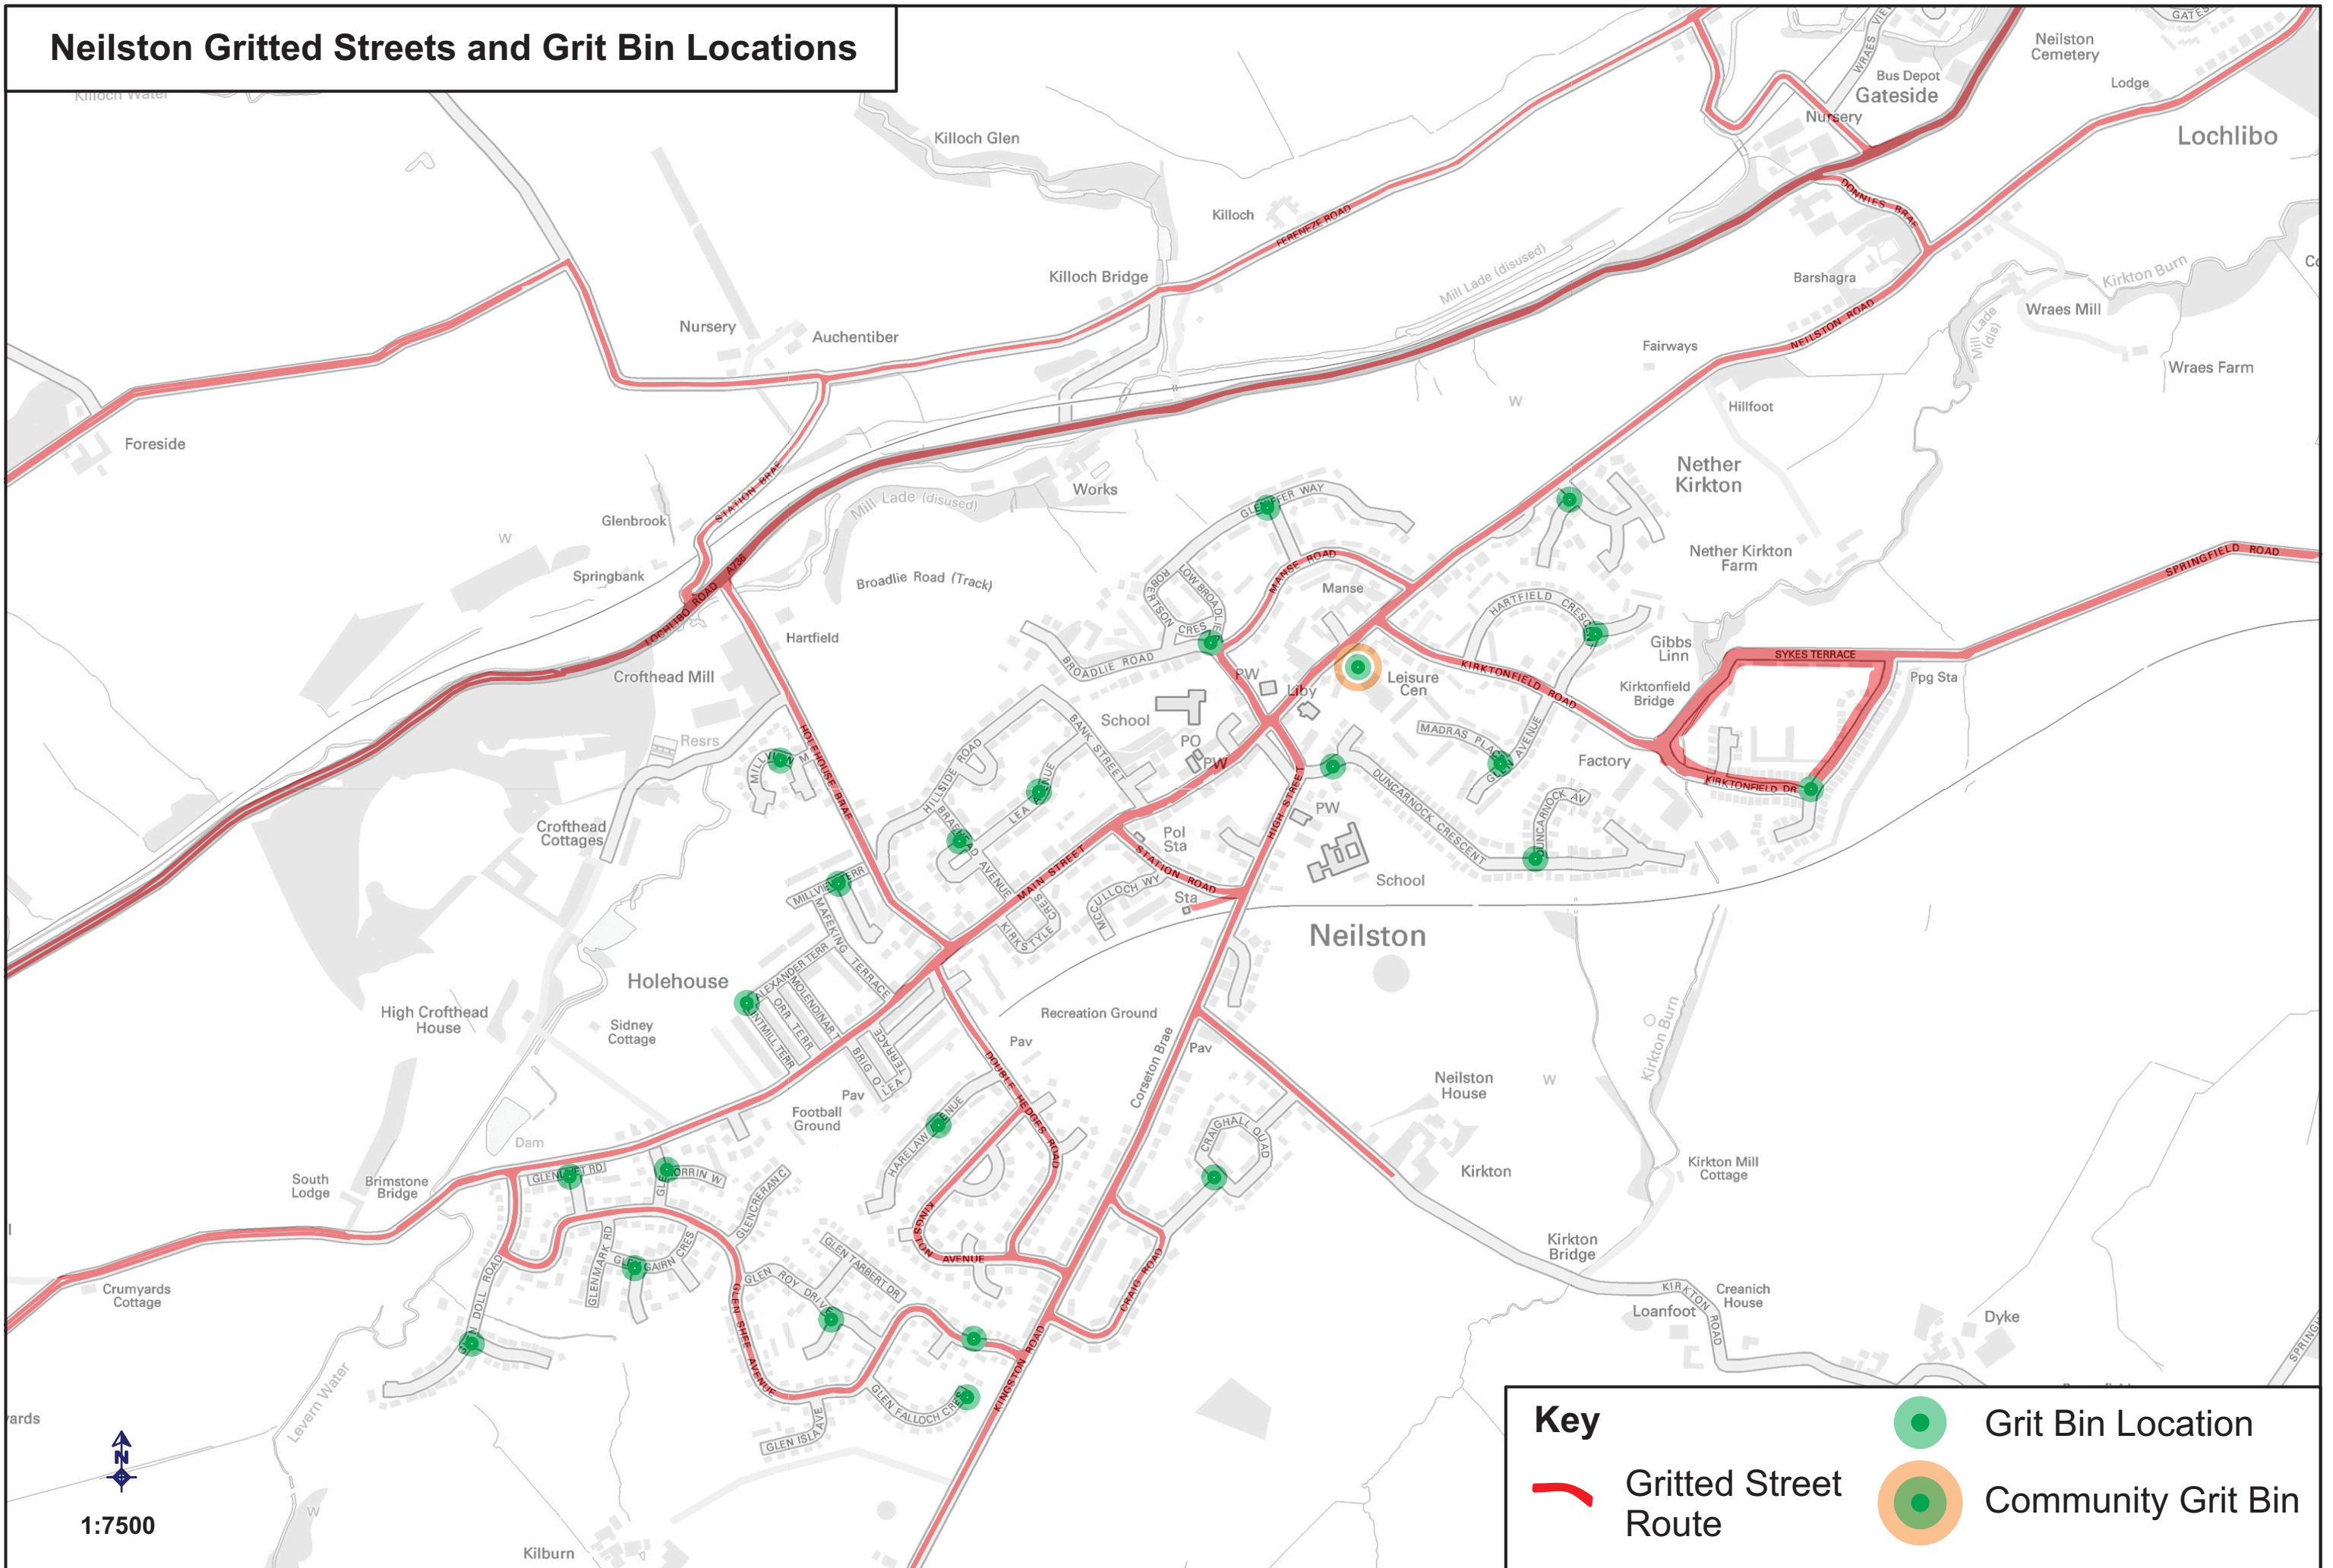

Neilston Grittred Streets and Grit Bin Locations

Key	 Grit Bin Location
 Grittred Street Route	 Community Grit Bin

1:7500