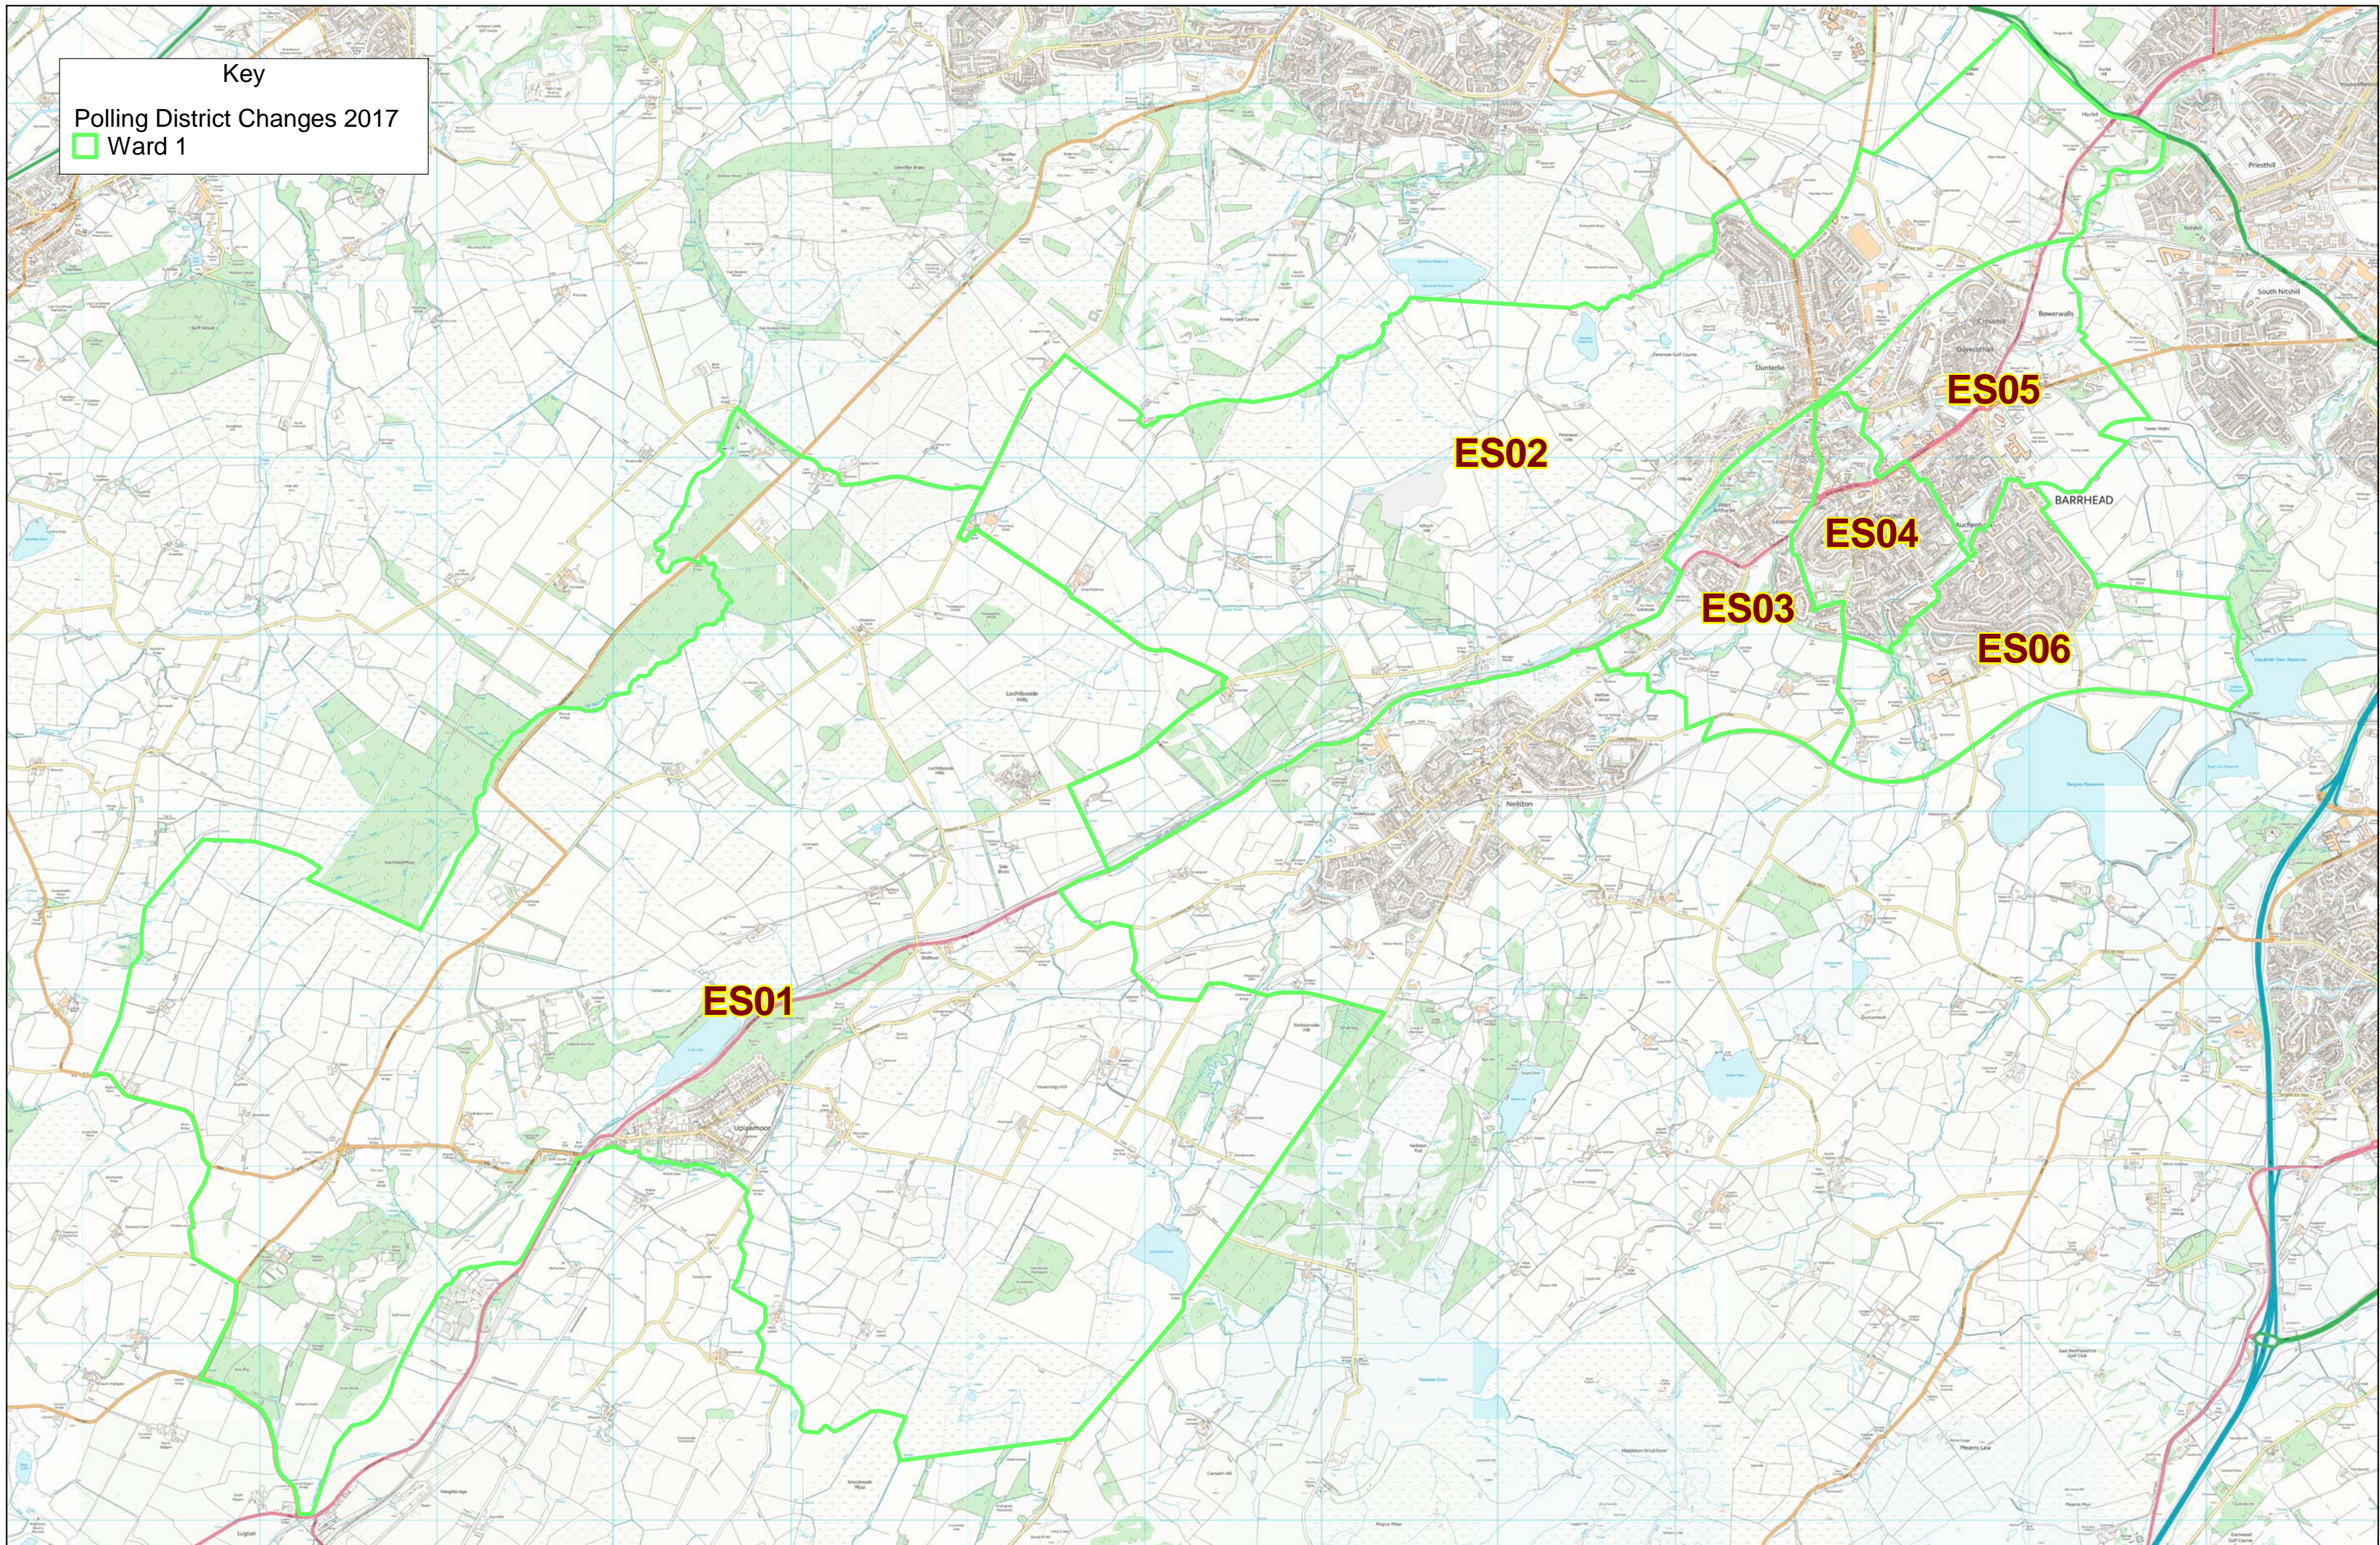

**Key**  
 Polling District Changes 2017  
 □ Ward 1

**Ward 1 Polling Districts  
 Location Plan**

1:33000 @A3  
 Map: NS4657

Reproduced by permission of Ordnance Survey on behalf of HMSO. (C) Crown Copyright and database right 2016. All Rights Reserved. Ordnance Survey Licence number 100023382 2016, East Renfrewshire Council.