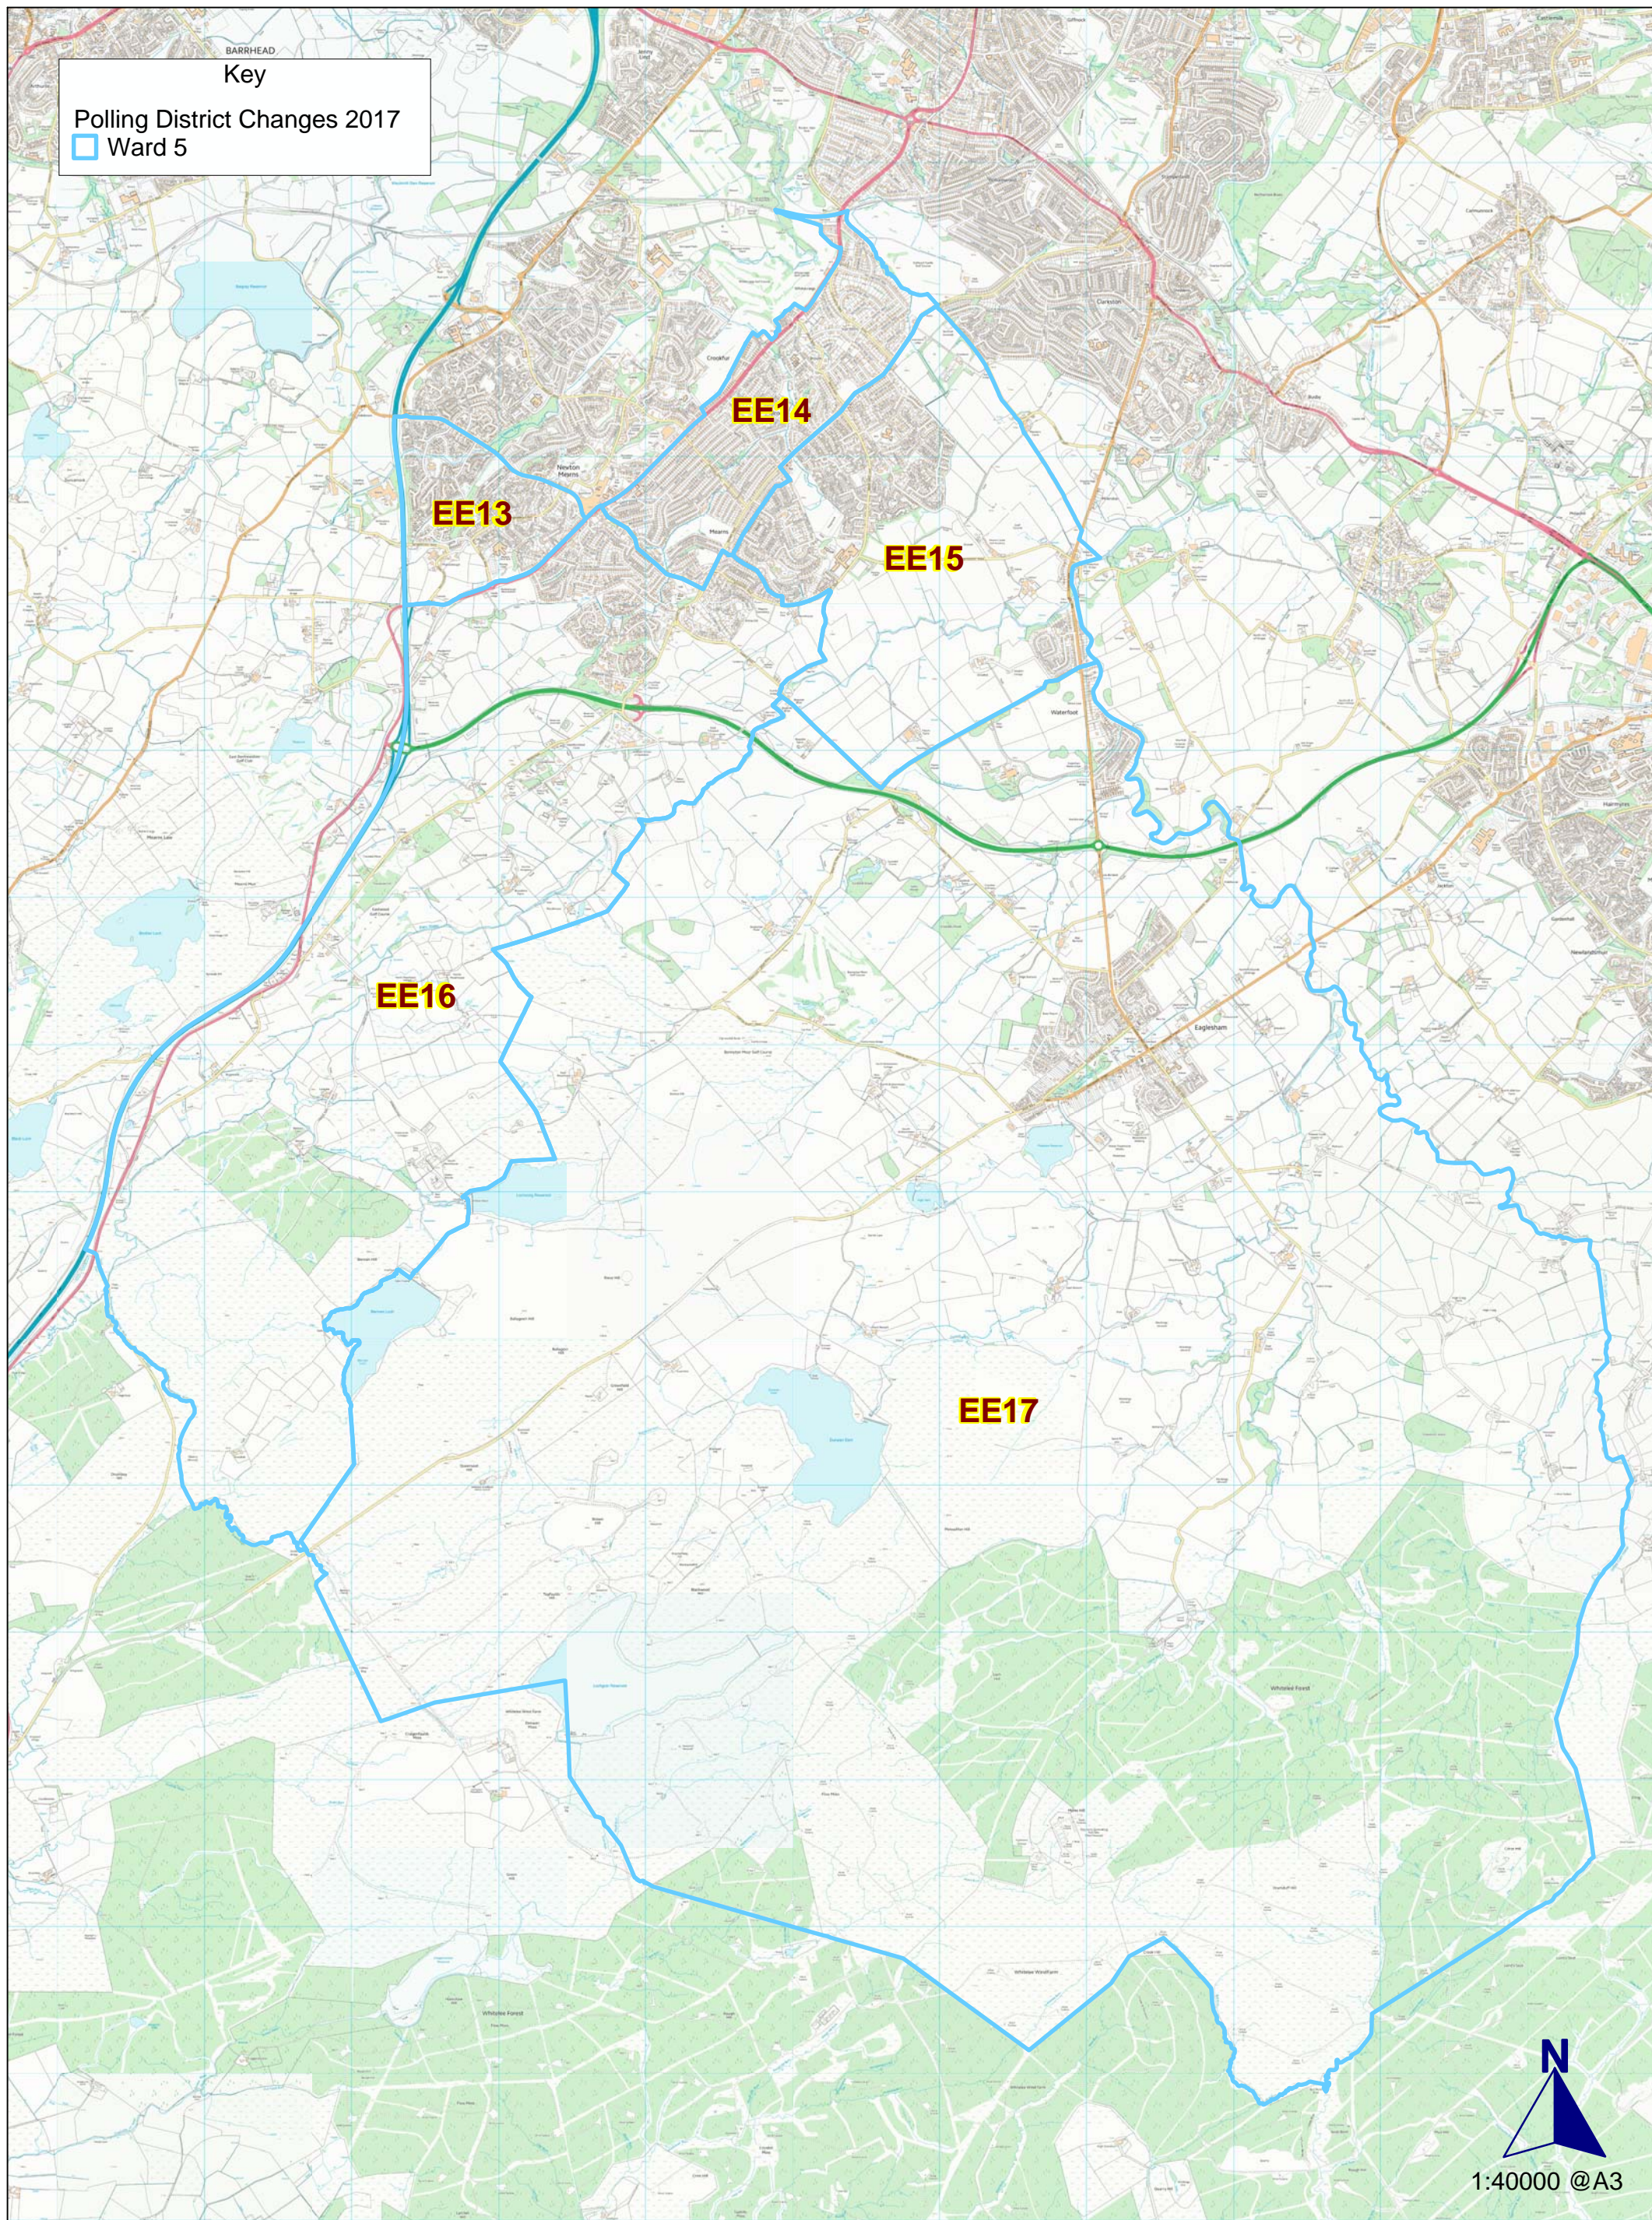

Key

Polling District Changes 2017

Ward 5

1:40000 @A3

Ward 5 Polling Districts

Location Plan

NS5551

22/11/2016

Scale

0 400 800 1200 m