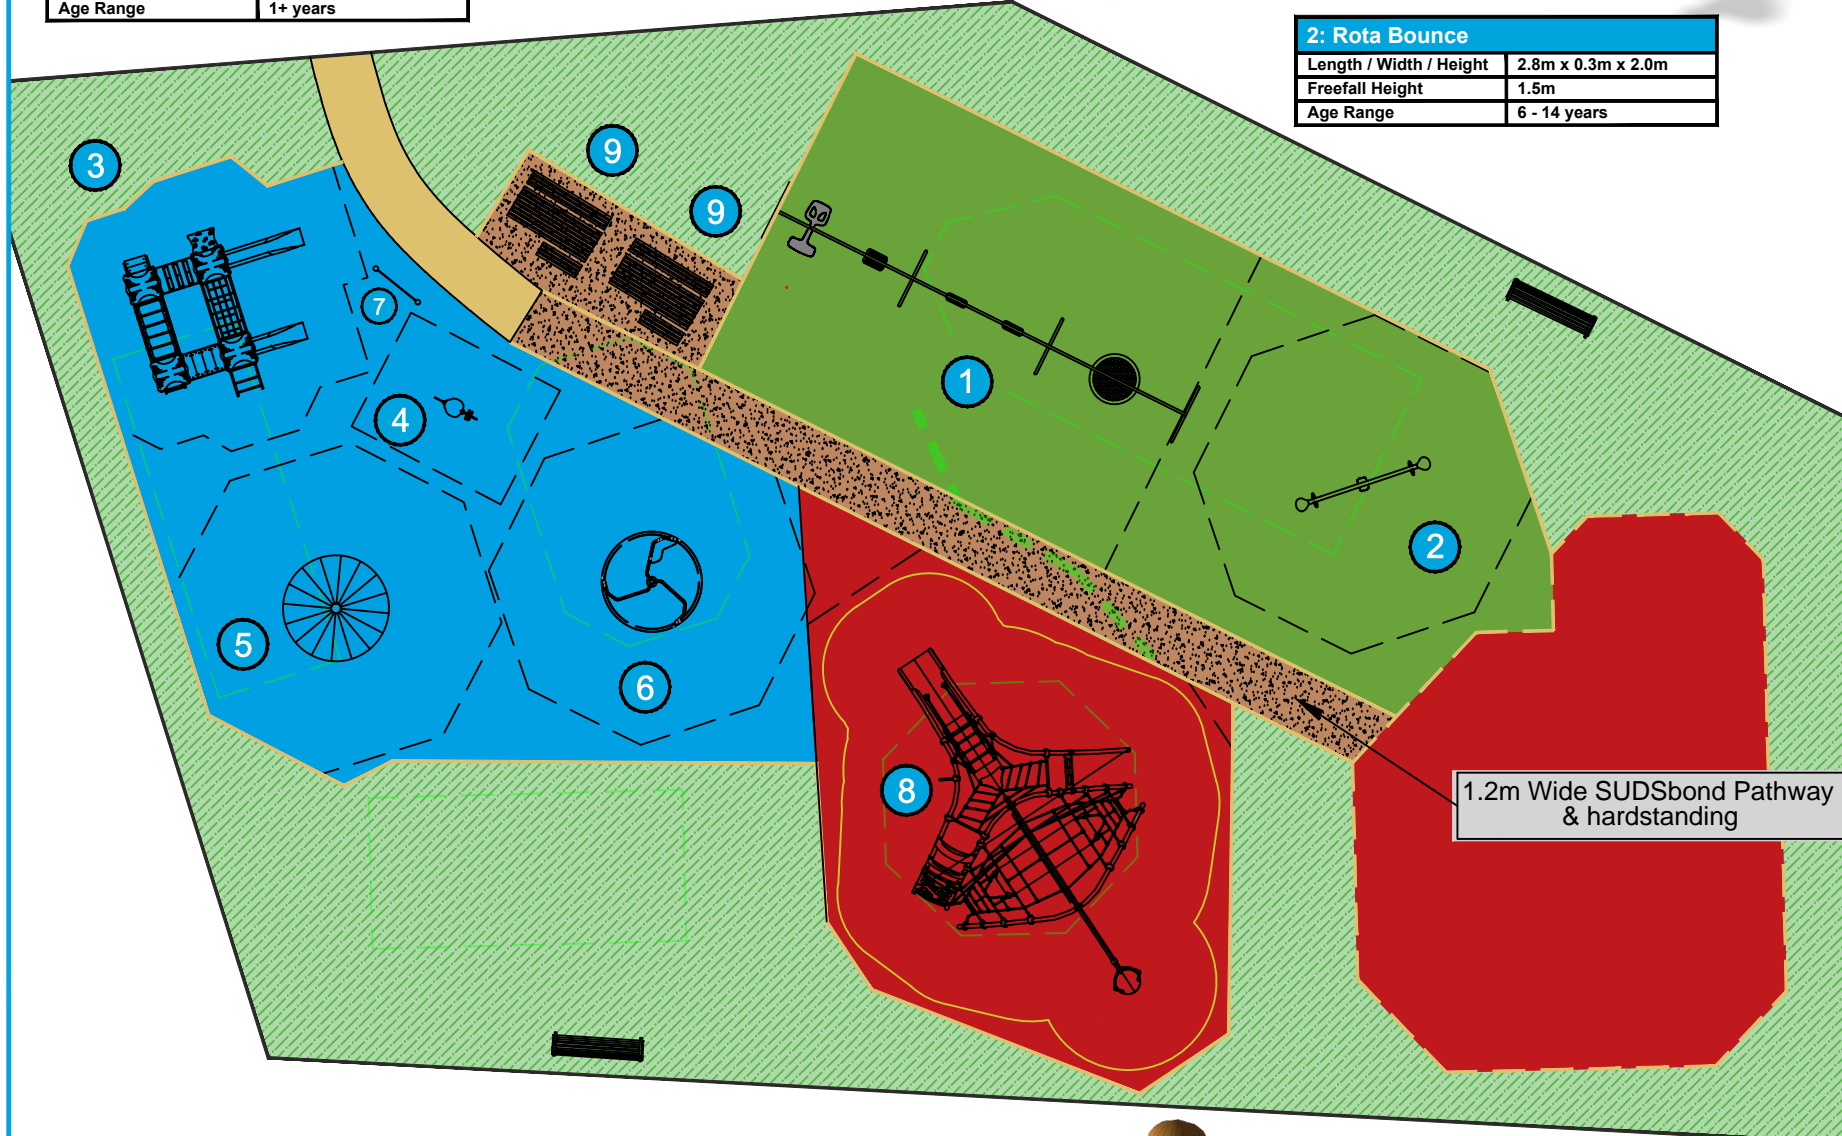

<b>2: Castle Themed Little City – Bombay</b>	
Length / Width / Height	3.7m x 3.4m x 2.2m
Freefall Height	0.9m
Age Range	18 months - 6 years

<b>4: Spring Horse</b>	
Length / Width / Height	1.0m x 0.4m x 0.9m
Freefall Height	0.6m
Age Range	18 months - 6 years

<b>5: 2.4m High Cone Climber</b>	
Length / Width / Height	2.1m x 2.1m x 2.4m
Freefall Height	1.5m
Age Range	3 - 12 years

<b>6: Inclusive Orbit Roundabout</b>	
Length / Width / Height	2.0m x 2.0m x 1.0m
Freefall Height	1.0m
Age Range	3 - 14 years

1.2m Wide SUDSbond Pathway & hardstanding

<b>7: RotoGen Piano Musical Panel</b>	
Length / Width / Height	0.91m x 0.145m x 1.1m
Freefall Height	n/a
Age Range	2+ years

<b>8: Frontiers - Horizon</b>	
Length / Width / Height	7.9m x 5.2m x 3.2m
Freefall Height	2.5m
Age Range	5 - 12 years

<b>9: Wheelchair Friendly Picnic Table</b>	
Length / Width / Height	1.8m x 1.4m x 0.8m
Seat Height	0.45m
Age Range	n/a

**Removals**  
All existing equipment, except Junior Multiplay & 2x Benches.  
Remove steps from existing slide & fit to Multiplay