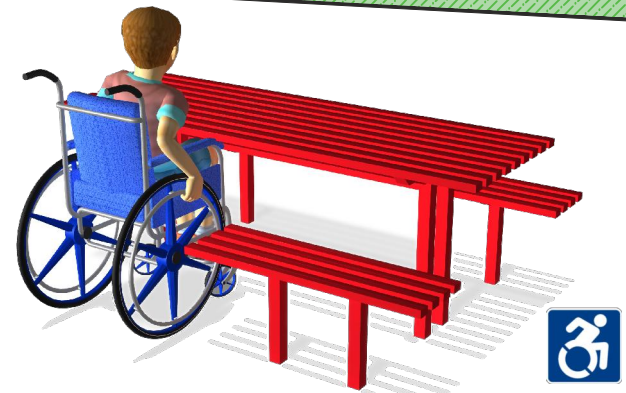

<b>5: 2.4m High Cone Climber</b>	
Length / Width / Height	2.1m x 2.1m x 2.4m
Freefall Height	1.5m
Age Range	3 - 12 years

<b>6: Inclusive Orbit Roundabout</b>	
Length / Width / Height	2.0m x 2.0m x 1.0m
Freefall Height	1.0m
Age Range	3 - 14 years

1.2m Wide SUDSbond Pathway & hardstanding

<b>7: RotoGen Piano Musical Panel</b>	
Length / Width / Height	0.91m x 0.145m x 1.1m
Freefall Height	n/a
Age Range	2+ years

<b>8: Frontiers - Horizon</b>	
Length / Width / Height	7.9m x 5.2m x 3.2m
Freefall Height	2.5m
Age Range	5 - 12 years

<b>9: Wheelchair Friendly Picnic Table</b>	
Length / Width / Height	1.8m x 1.4m x 0.8m
Seat Height	0.45m
Age Range	n/a

**Removals**  
All existing equipment, except Junior Multiplay & 2x Benches.  
Remove steps from existing slide & fit to Multiplay