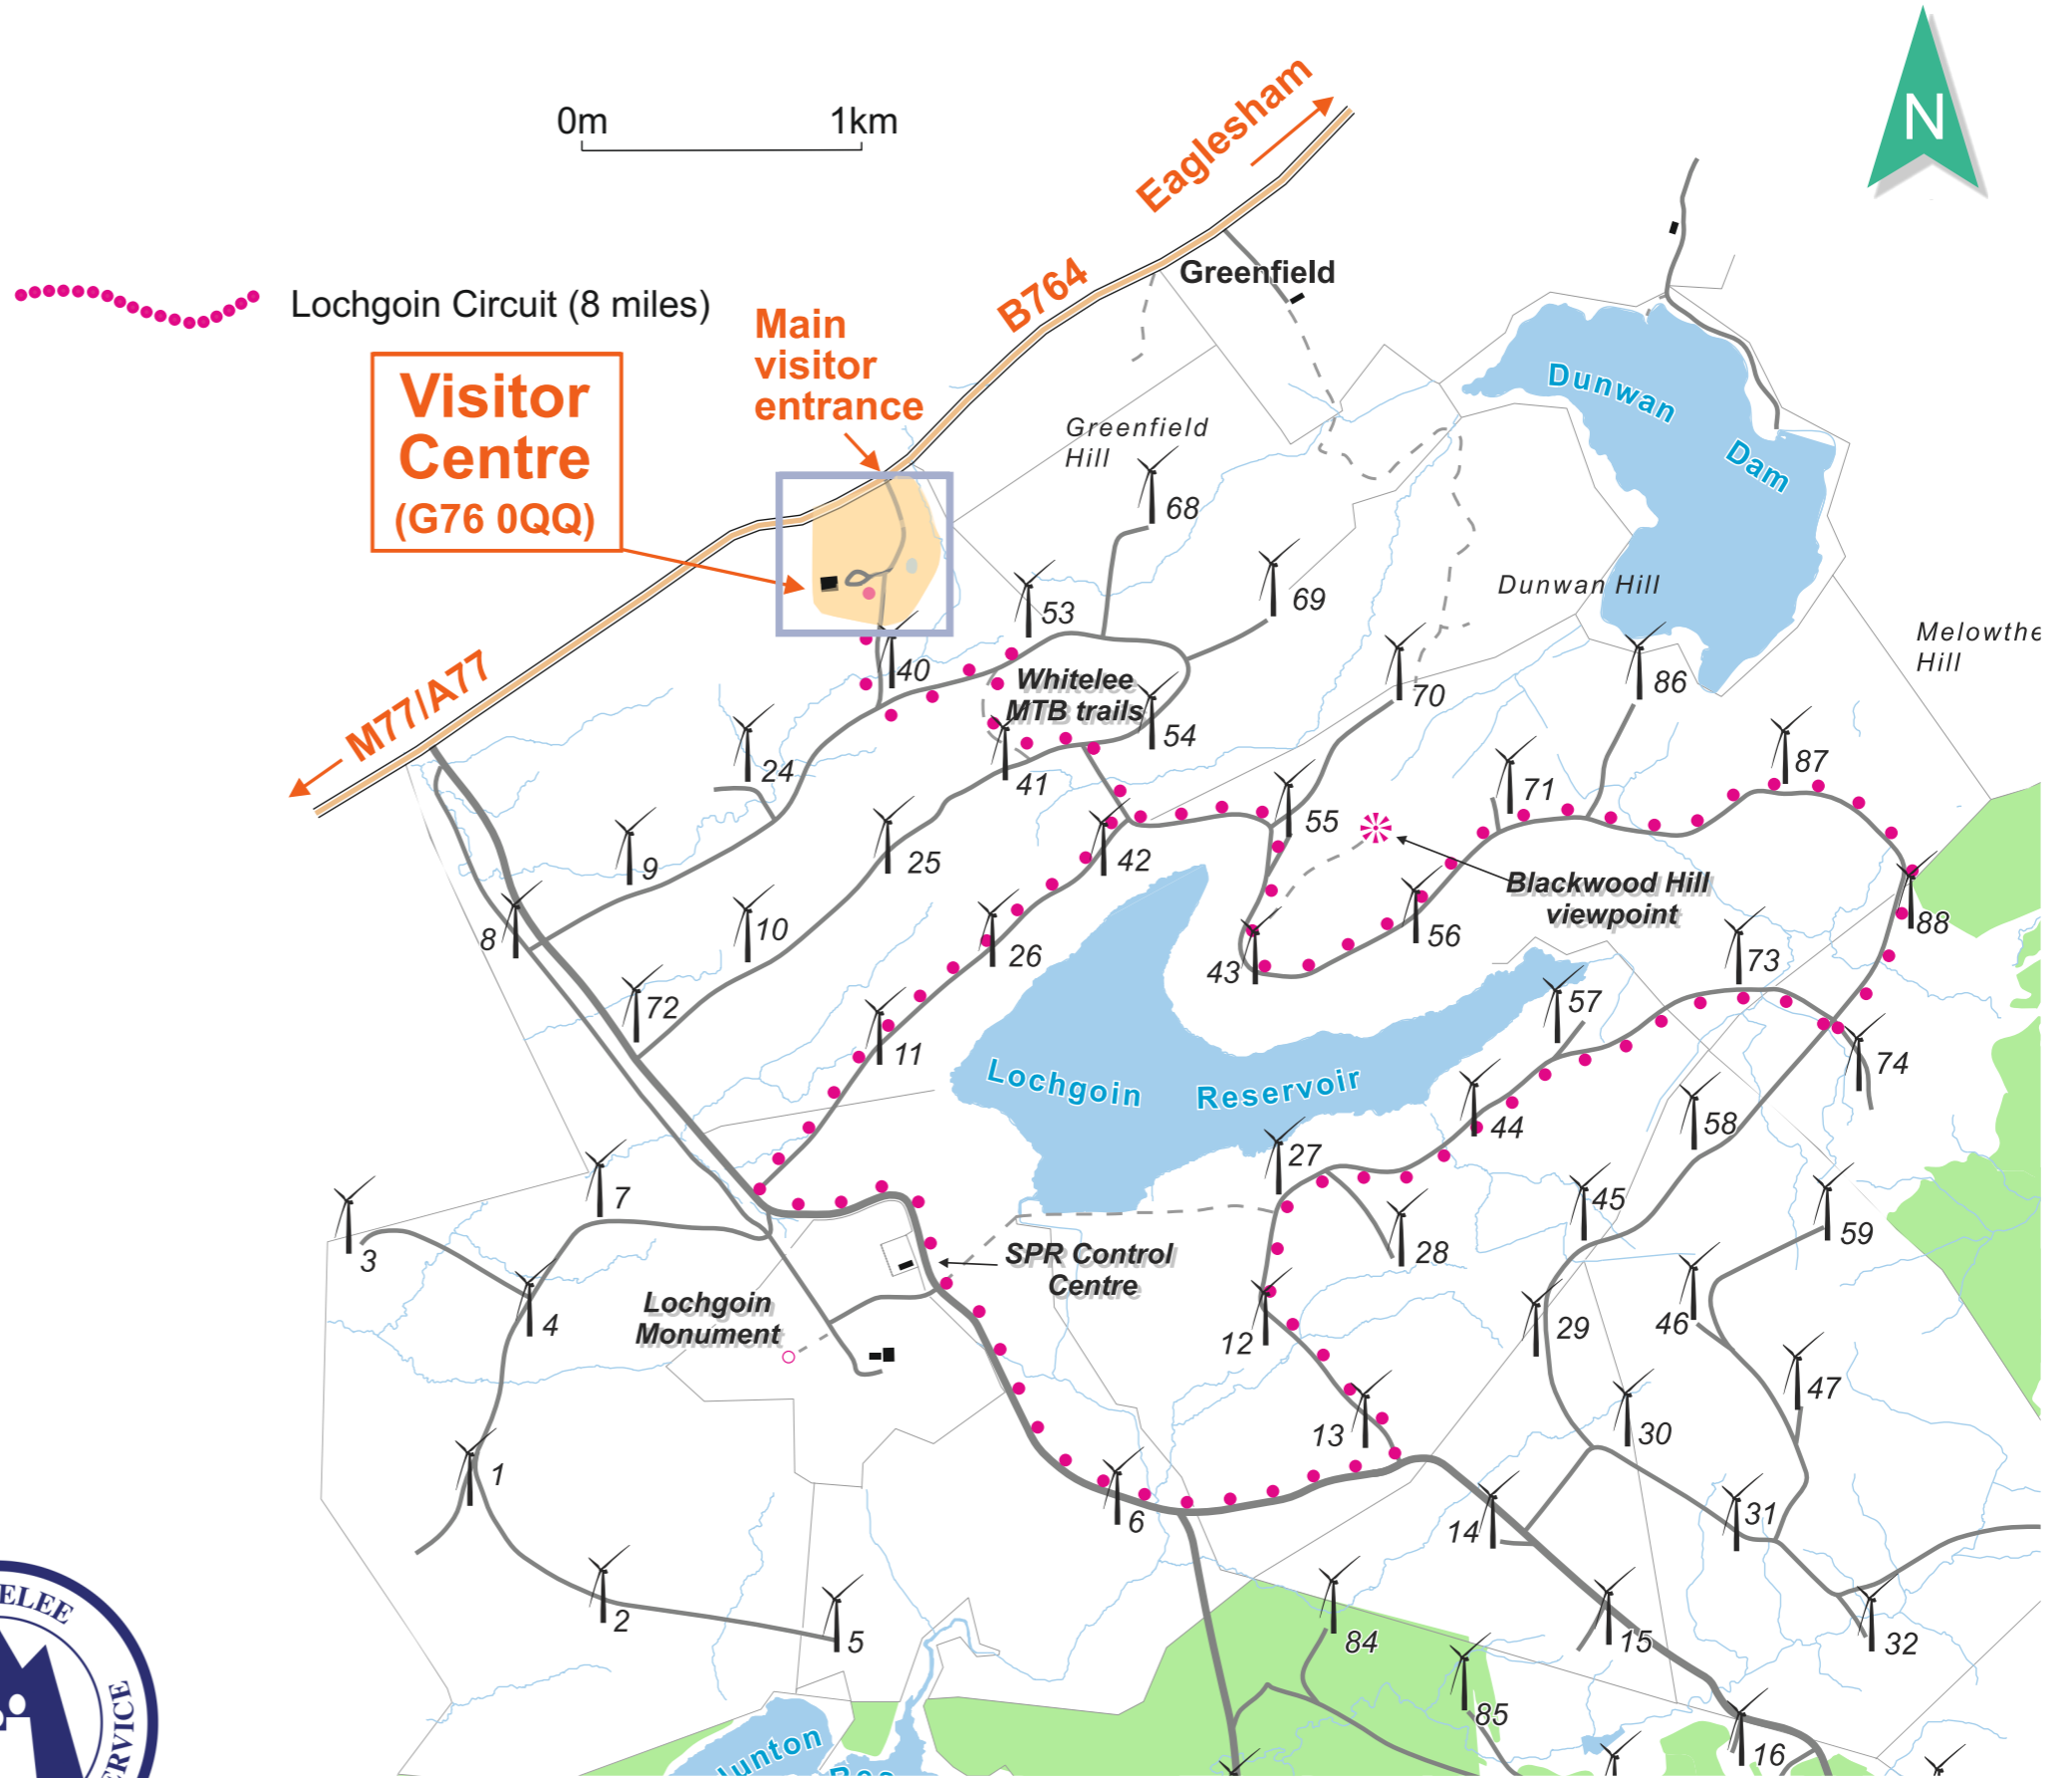

Whitelee Windfarm

Visitor Centre
(G76 0QQ)

Legend

- public road
- windfarm spine roads
- windfarm/forest road
- paths/informal routes
- Lochgoin Circuit
- power line
- forest
- open ground/moorland
- water
- water course
- wind turbine & number

Whitelee Windfarm

Legend

public road	
windfarm spine roads	
windfarm/forest road	
paths/informal routes	
Lochgoin Circuit	
power line	
forest	
open ground/moorland	
water	
water course	
wind turbine & number	

Access to the land shown on this map is covered by the principles set out in the Scottish Outdoor Access Code (SOAC). For further information see www.outdooraccess-scotland.scot

www.whiteleewindfarm.co.uk

www.eastrenfrewshire.gov.uk/whitelee

Reproduced by permission of Ordnance Survey on behalf of HMSO. (c) Crown Copyright and database right 2020. All Rights Reserved. Ordnance Survey Licence number 100023382 2020, East Renfrewshire Council.