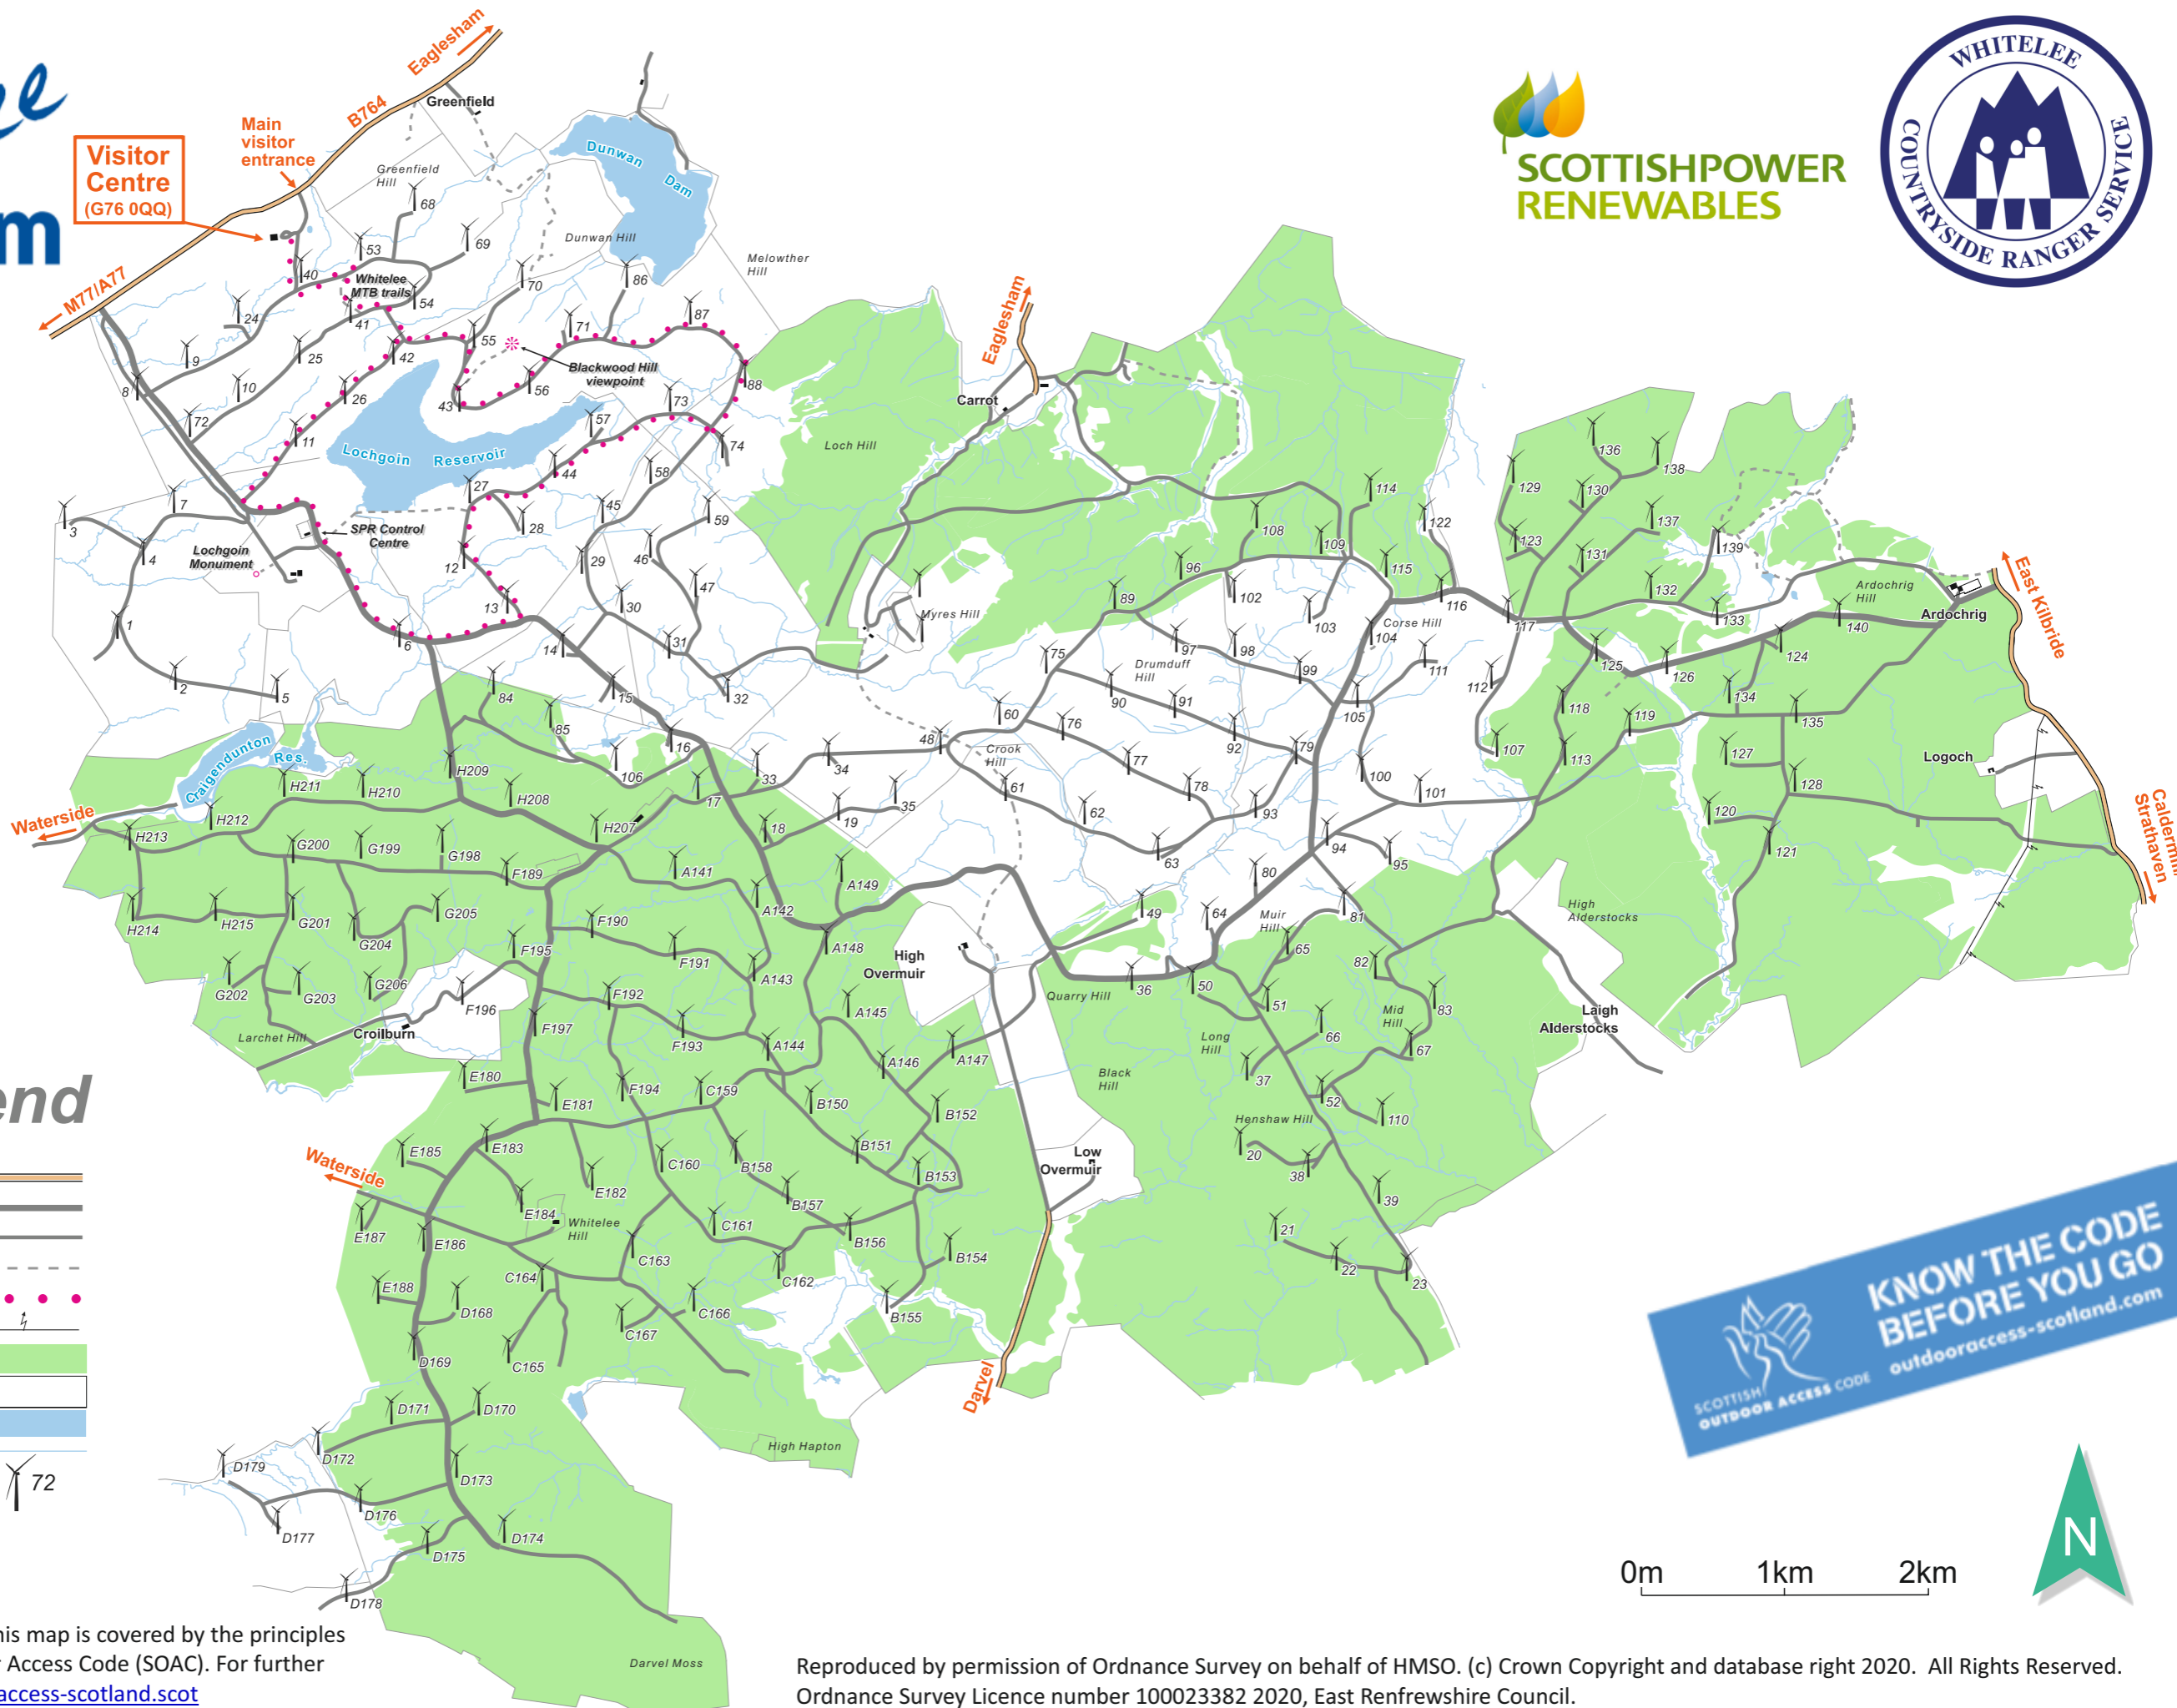

Whitelee Windfarm

Visitor Centre
(G76 0QQ)

Legend

- public road
- windfarm spine roads
- windfarm/forest road
- paths/informal routes
- Lochgoin Circuit
- power line
- forest
- open ground/moorland
- water
- water course
- wind turbine & number

KNOW THE CODE BEFORE YOU GO
 SCOTTISH OUTDOOR ACCESS CODE
outdooraccess-scotland.com

Access to the land shown on this map is covered by the principles set out in the Scottish Outdoor Access Code (SOAC). For further information see www.outdooraccess-scotland.scot

Whitelee Windfarm

Legend

public road	
windfarm spine roads	
windfarm/forest road	
paths/informal routes	
Lochgoin Circuit	
power line	
forest	
open ground/moorland	
water	
water course	
wind turbine & number	

Access to the land shown on this map is covered by the principles set out in the Scottish Outdoor Access Code (SOAC). For further information see www.outdooraccess-scotland.scot

www.whiteleewindfarm.co.uk